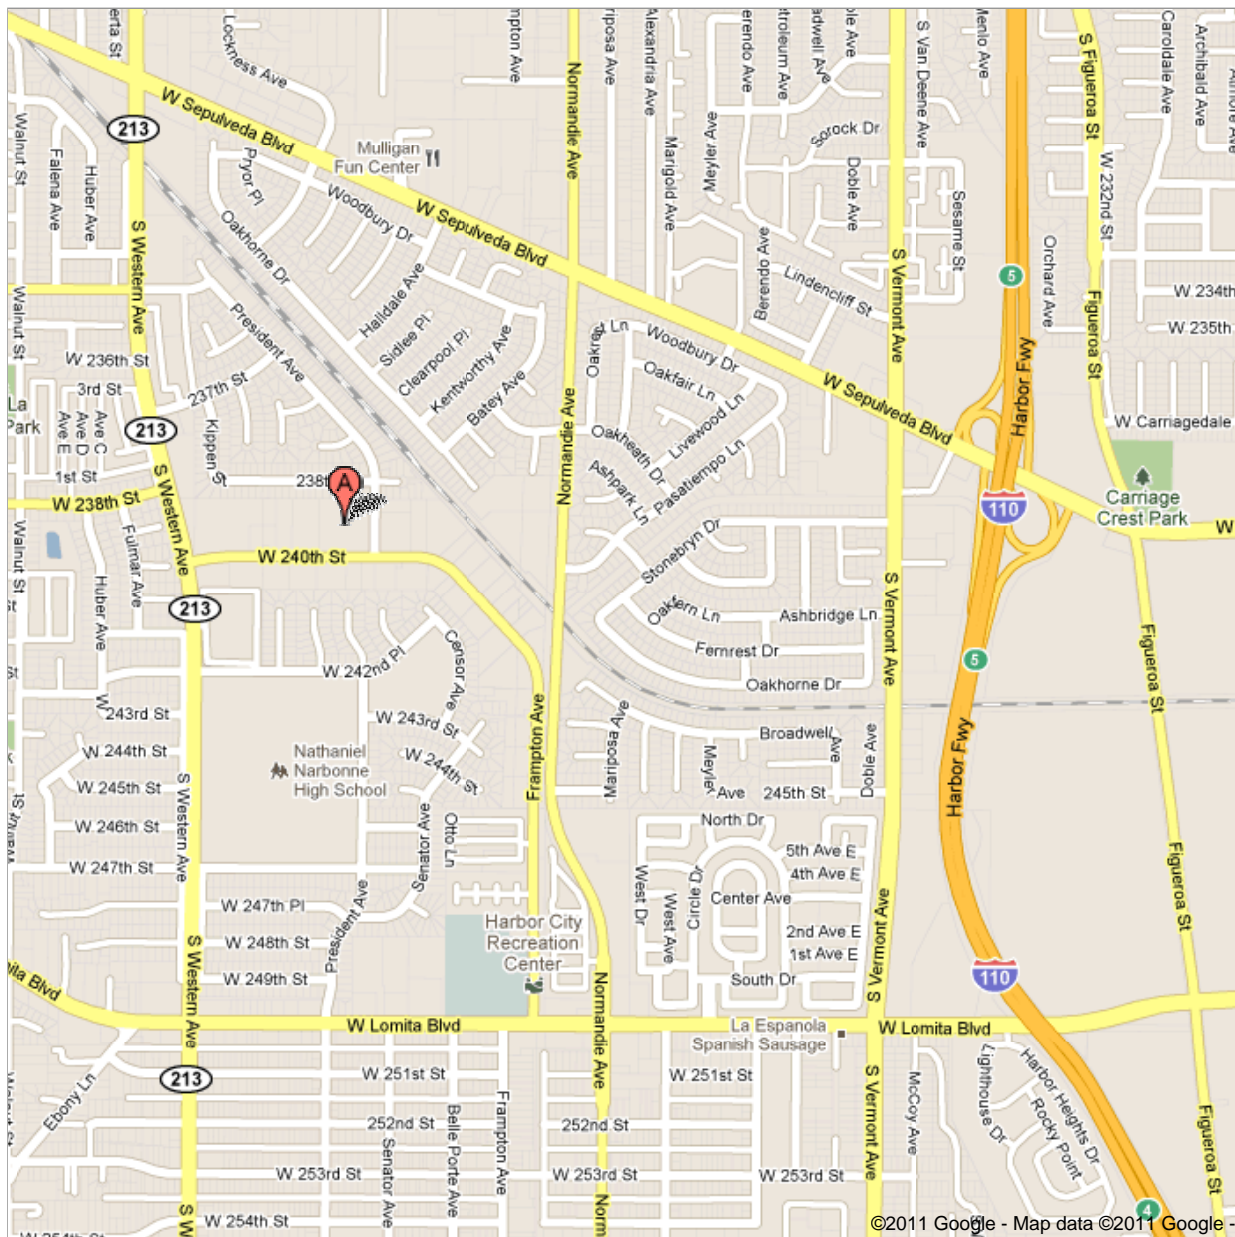

Address **1515 240th St**
Los Angeles, CA 90710

Get Google Maps on your phone
Text the word "GMAPS" to 466453

©2011 Google - Map data ©2011 Google