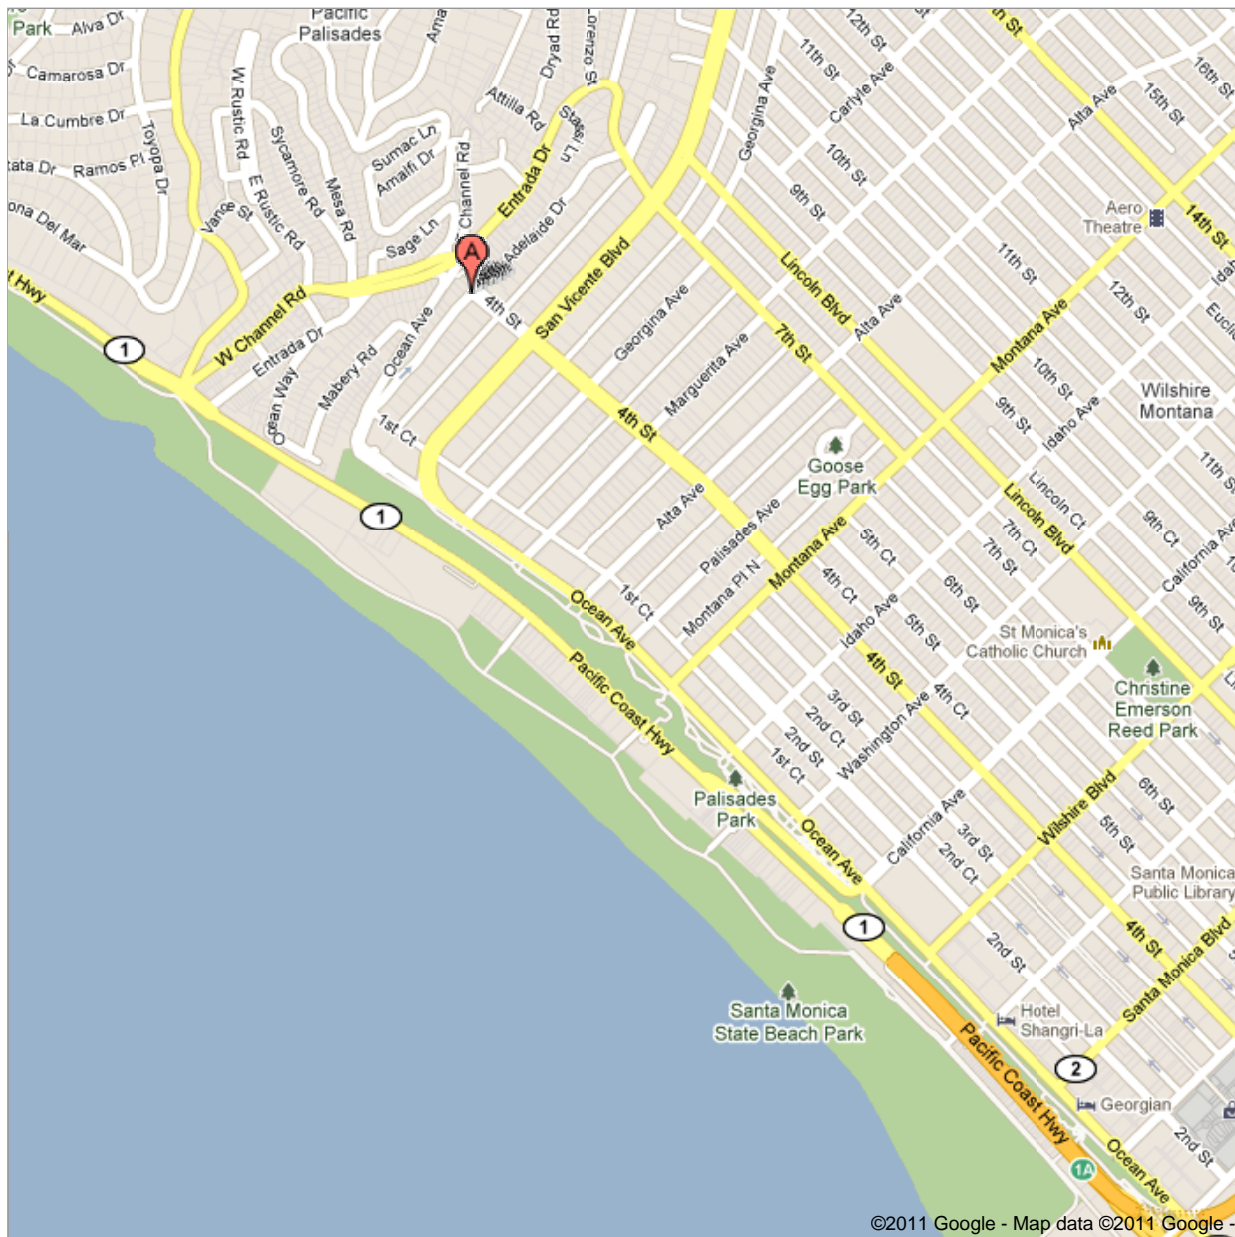

Address **4th St & Adelaide Dr**  
**Santa Monica, CA 90402**

Get Google Maps on your phone

Text the word "GMAPS" to 466453

©2011 Google - Map data ©2011 Google -